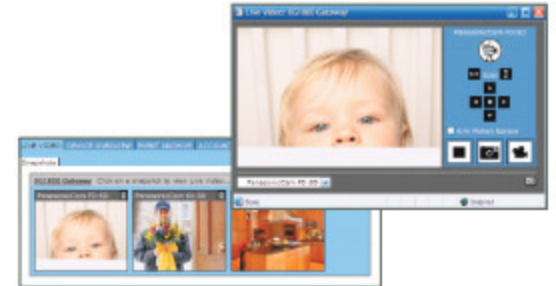

Using the browser on your computer (Internet Explorer, Firefox, or Netscape), go to <https://ehome.xanboo.com>. Enter your User ID and Password in the proper fields and click 'login'.

This site requires IE 5.5, Netscape 8.1, Firefox 1.0, or later

FEATURE 1

Device Overview - Device List

Control all devices: Arm, Disarm, Edit Settings and reach our Help screen. You can even purchase devices from our Ehome Store!

FEATURE 2

Live Video

Click 'LIVE VIDEO' tab and then camera snapshot to view.

FEATURE 3

Device Groups

Have greater control over your devices by organizing them into Groups.

CREATING A DEVICE GROUP

DEVICE GROUP LISTING

FEATURE 4

Macros

Configure your system to perform multiple actions from a single sensor trigger. For example, you can set it up so that if a door sensor is triggered your system will capture a video from a camera, turn on a lamp with a power control module, and alert an audio siren. Notifications can also be set through the Macros.