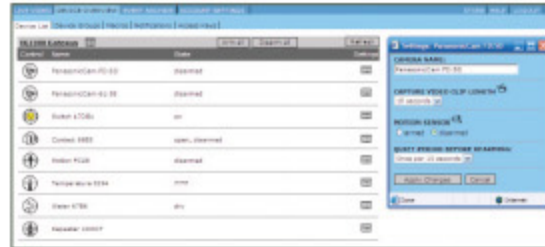

Using the browser on your computer (Internet Explorer, Firefox, or Netscape), go to <https://ehome.xanboo.com>. Enter your User ID and Password in the proper fields and click 'login'.

This site requires IE 5.5, Netscape 8.1, Firefox 1.0, or later

FEATURE 1

Device Overview - Device List

Control all devices: Arm, Disarm, Edit Settings and reach our Help screen. You can even purchase devices from our Ehome Store!

FEATURE 2

Live Video

Click 'LIVE VIDEO' tab and then camera snapshot to view.

FEATURE 3

Device Groups

Have greater control over your devices by organizing them into Groups.

CREATING A DEVICE GROUP

DEVICE GROUP LISTING

FEATURE 4

Macros

Configure your system to perform multiple actions from a single sensor trigger. For example, you can set it up so that if a door sensor is triggered your system will capture a video from a camera, turn on a lamp with a power control module, and alert an audio siren. Notifications can also be set through the Macros.