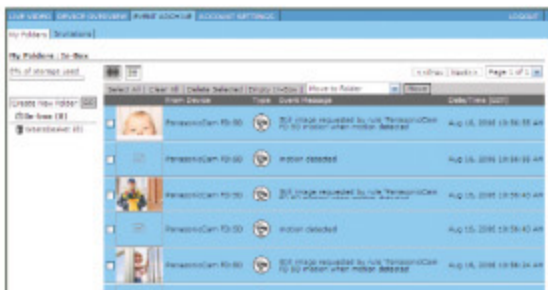

FEATURE 3

Device Groups

Have greater control over your devices by organizing them into Groups.

CREATING A DEVICE GROUP

DEVICE GROUP LISTING

FEATURE 4

Macros

Configure your system to perform multiple actions from a single sensor trigger. For example, you can set it up so that if a door sensor is triggered your system will capture a video from a camera, turn on a lamp with a power control module, and alert an audio siren. Notifications can also be set through the Macros.

FEATURE 5

Notifications

Be alerted anytime, by email or text message, when an action takes place in your home or business. Simply select a device from the dropdown list. Once the device is selected, choose an event to monitor. Next, select how you wish to be notified (email or text message to your java enabled cell phone) as well as the frequency of the notifications.

WHEN COMPLETE, SIMPLY CLICK 'ADD'

FEATURE 6

Event Archive

Maintain control over all activities in your account. From the Inbox you can View Images and Saved Video Clips, as well keep track of how much storage space is being used by your account.